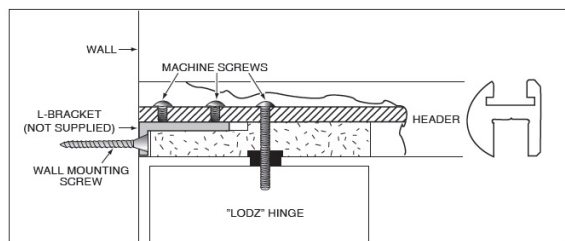

PRODUCT SHEET

Description:

Pivot Hinge Adapter Block, CP, F/"Sputnik" Shower System

Item number:

28.25.322-0

Units	Box	Carton	HS Code	Barcode
Pcs.	5	50	8302490099	
				5704866474344

SISO A/S

Mileparken 11
DK-2740 Skovlunde
Denmark
VAT: DK 24786013

Phone +45 45 830 900

www.siso.dk
siso@siso.dk

Danske Bank
Nytorv Branch
Copenhagen
SWIFT: DABADKKK

Account no.
4180 3112 112936
IBAN Account
DK7230003112112936