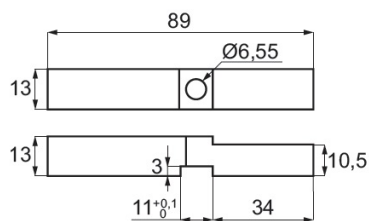

PRODUCT SHEET

Description:

Pivot Hinge Adapter Block, CP, F/"Sputnik" Shower System

Item number:

28.25.322-0

Units	Box	Carton	HS Code	Barcode
Pcs.	5	50	8302490099	
				5704866474344

SISO A/S

Mileparken 11
DK-2740 Skovlunde
Denmark
VAT: DK 24786013

Phone +45 45 830 900

www.siso.dk
siso@siso.dk

Danske Bank
Nytorv Branch
Copenhagen
SWIFT: DABADKKK

Account no.
4180 3112 112936
IBAN Account
DK7230003112112936