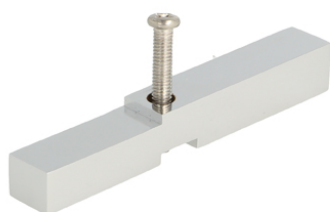

PRODUCT SHEET

Description:

Pivot Hinge Adapter Block, CP, F/"Sputnik" Shower System

Item number:

28.25.322-0

Units	Box	Carton	HS Code	Barcode
Pcs.	5	50	8302490099	
				5704866474344

SISO A/S

Mileparken 11
DK-2740 Skovlunde
Denmark
VAT: DK 24786013

Phone +45 45 830 900

www.siso.dk
siso@siso.dk

Danske Bank
Nytorv Branch
Copenhagen
SWIFT: DABADKKK

Account no.
4180 3112 112936
IBAN Account
DK7230003112112936